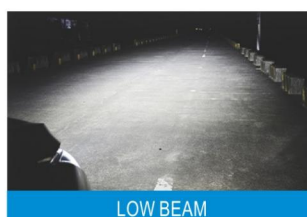

Feature

Elephant Inspiration

Design for durability
Illuminate your path

Large Size Chip

6 pcs big size higher
illumination 60*75mil chip

12000RPM Fan

Durable quality with high
-speed silent hydraulic fan

Bigger Copper Heat Pipe

4mm*56mm Copper Heat
Pipe, 40W Heat transfer

Thermistor

Protect the LED bulb,
Less than 1% warranty

130W CANBUS Driver

Built-in Canbus Driver 99.99%
Canbus Error Free No hyperflash
Radio interference Free

Specification

Power	260W/Set	Lumen	31200LM/Set	MODEL	H1, H3, H7, H8/9/11, H10, H16, 9005, 9006, 9012, 5202, 880/881, H4-H/L, H13-H/L, 9004-H/L, 9007-H/L, D2, D4.
Voltage	9-16V	Current	9.6A		
Color	6500K	Cooling	Multi-directional		
Chip	60*75mil*6	Fan	Hydraulic fan		
Warranty	1 Year	Lifespan	50000HRS		

LOW BEAM