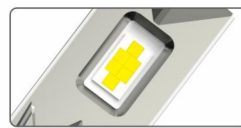

---

BRAND LED HEADLIGHT

  
**NOBLE**  
SERIES  
**140W**

**Feature**

**Lion Inspiration**  
Inspired by majestic lion  
Exclusive aesthetics look

**Large Size Chip**  
6 pcs big size higher  
illumination 60\*75mil chip