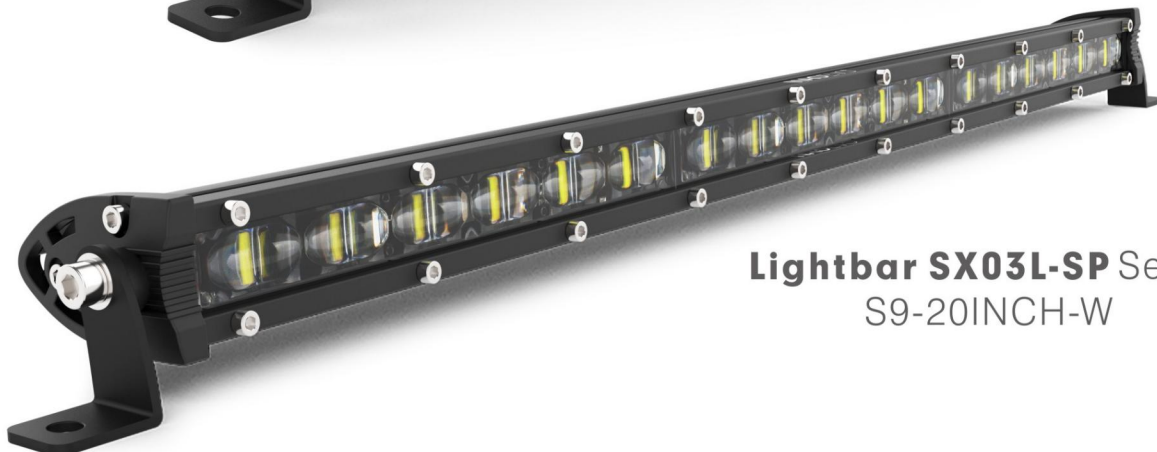

### Specification

Power	3.4W	Chip	2835
Voltage	9-16V	Color	White/Yellow
Model	H8/9/11,H10,9005,9006		

**Lightbar SX03L-SP Series**  
S9-7INCH-W

**Lightbar SX03L-SP Series**  
S9-13INCH-W

**Lightbar SX03L-SP Series**  
S9-20INCH-W