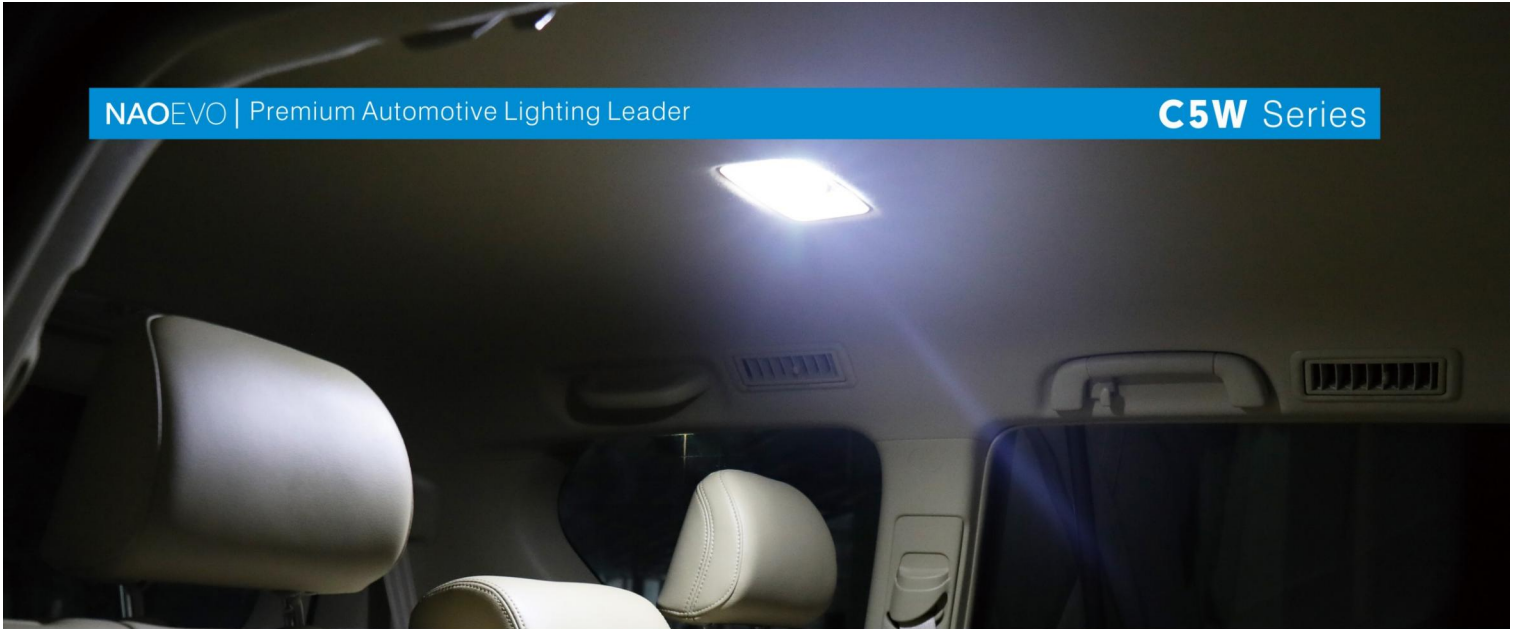

B9C5W

Specification

Power	28mm: 1.3W; 31mm: 1.7W; 36mm/39mm/41mm: 2.2W; 44mm: 3W		
Lumens	28mm: 250LM; 31mm: 300LM; 36mm/39mm/41mm: 350LM; 44mm: 450LM		
Color	6000K White	Model	C5W-3W