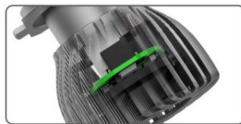

Efficient Decoding

Innovative LED linear decoding
scheme, High brightness, High
luminous efficacy with the
powerful decoding ability