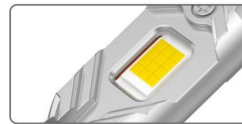

### Large Size Chip

55MIL\*12 Larger Size Flip Chip