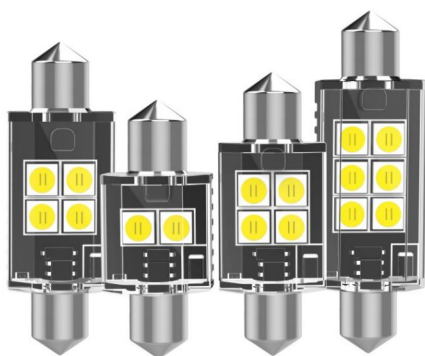

CMSC5W

Specification

Power	4W	Chip	3030	Voltage	12V
Color	White, Warm White, Crystal Blue				
Model	31mm/36mm/39mm/41mm