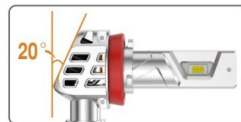

Oblique Angle 20 Degrees

Oblique angle 20 degrees patent design, eccentric car models easy to install

Specification

Power	70W/Set	Lumen	7600LM/Set	MODEL	H4-H/L, H7, H8/9/11, 9005, 9006, 9012.
Voltage	9-16V	Current	2.6A		
Color	6500K	Cooling	Multi-directional		
Chip	45mil*8	Fan	Hydraulic fan		
Warranty	1 Year	Lifespan	50000HRS