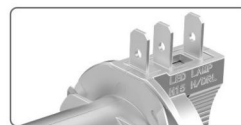

All In One Design

Integrated aluminum body Firm & well thermal conductivity