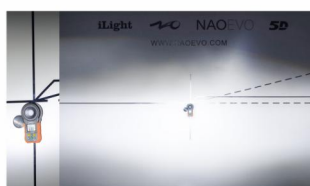

LOW BEAM PROJECTOR/3200LUX

HIGH BEAM PROJECTOR/3500LUX

LOW BEAM

HIGH BEAM

**NG**  
**180W**

**Feature**

**Eagle Inspiration**  
Inspired by soaring eagle  
Exclusive aesthetics look

**Large Size Chip**  
6 pcs big size higher  
illumination 60\*75mil chip