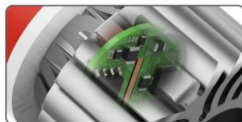

**Dual Copper Heat Pipe**  
Faster heat transfer with  
dual copper heat pipe

**Thermistor**  
Protect the LED bulb,  
Less than 1% warranty

**CANBUS Driver**  
Built-in Canbus Driver 99.99%  
Canbus Error Free No hyperflash  
Radio interference Free