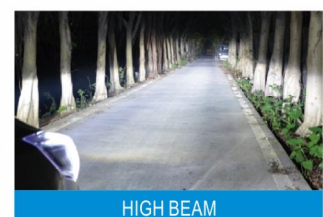

LOW BEAM PROJECTOR/3200LUX

HIGH BEAM PROJECTOR/3500LUX

LOW BEAM

HIGH BEAM

**NG**  
**180W**

**Feature**

**Eagle Inspiration**  
Inspired by soaring eagle  
Exclusive aesthetics look

**Large Size Chip**  
6 pcs big size higher  
illumination 60\*75mil chip