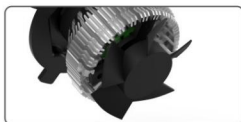

7500RPM Fan

7500RPM High Speed Mute Fan, Fast Heat Dissipation.