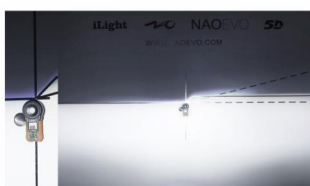

LOW BEAM PROJECTOR/3200LUX