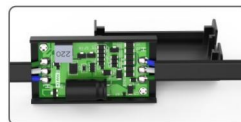

AC/DC Combined Design

9-80V Wide Voltage

Specification

Power	40W	Lumen	4000LM	Fan	Hydraulic fan
Voltage	DC/AC 9-80V	Current	2.8A	Lifespan	50000HRS
Color	6500K	Chip	Flip COB Chip	Warranty	1 Year