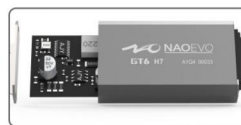

CANBUS Driver

Built-in Canbus Driver 99.99% Canbus Error Free No hyperflash Radio interference Free

Specification

Power	110W/Set	Lumen	13200LM/Set	MODEL	H1, H3, H7, H8/9/11, H10, H16, 9005, 9006, 9012, 5202, 880/881, H4-H/L, H13-H/L, 9004-H/L, 9007-H/L, D2, D4.
Voltage	12V Car/24V truck	Current	4.1A		
Color	6500K	Cooling	Multi-directional		
Chip	55mil*6	Fan	Hydraulic fan		
Warranty	2 Years	Lifespan	50000HRS