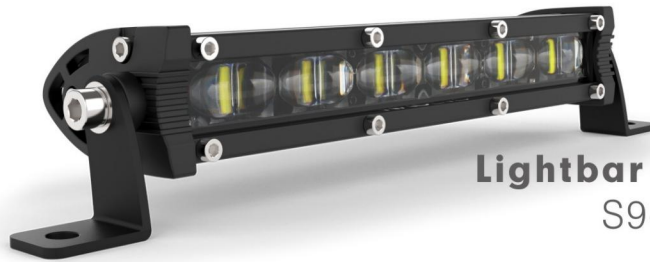

Lightbar SX03L-SP Series
S9-7INCH-W