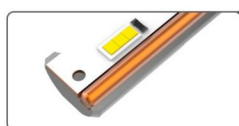

## Feature

**Large Size Chip**  
3 pcs big size higher illumination 75mil chip

**Copper Heat Pipe**  
10W Heat Transfer

**8500RPM Fan**  
Durable quality with high-speed silent hydraulic fan

**1.5mm copper**  
1.5mm copper PCB makes standard beam pattern