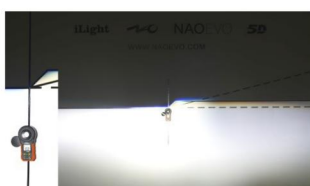

LOW BEAM PROJECTOR/3500LUX

HIGH BEAM PROJECTOR/3800LUX

LOW BEAM

HIGH BEAM

AF  
130W