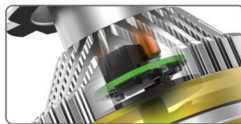

Thermistor Design
Intelligent temperature
control technology, protect
LED bulb, Less than 1%
defective rate