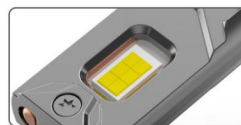

Large Size Chip

6 pcs big size higher
illumination 60*75mil chip