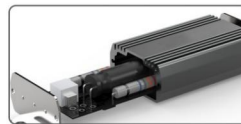

CANBUS Driver
Built-in Canbus Driver 99.99%
Canbus Error Free No hyperflash
Radio interference Free

Specification

Power	110W/Set	Lumen	13200LM/Set	MODEL	H1, H3, H7, H8/9/11, H10, H16, 9005, 9006, 9012, 5202, 880/881, H4-H/L, H13-H/L, 9004-H/L, 9007-H/L, D2, D4.
Voltage	12V Car/24V truck	Current	4.1A		
Color	6500K	Cooling	Multi-directional		
Chip	55mil*6	Fan	Hydraulic fan		
Warranty	1 Year	Lifespan	50000HRS