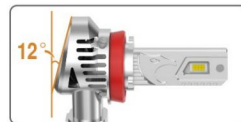

Oblique Angle 12 Degrees

Oblique angle 12 degrees patent design, eccentric car models easy to install

Specification

Power	70W/Set	Lumen	7500LM/Set	MODEL	H4-H/L, H7, H8/9/11, 9005, 9006, 9012.
Voltage	9-16V	Current	2.6A		
Color	6500K	Cooling	Multi-directional		
Chip	45mil*8	Fan	Hydraulic fan		
Warranty	1 Year	Lifespan	50000HRS