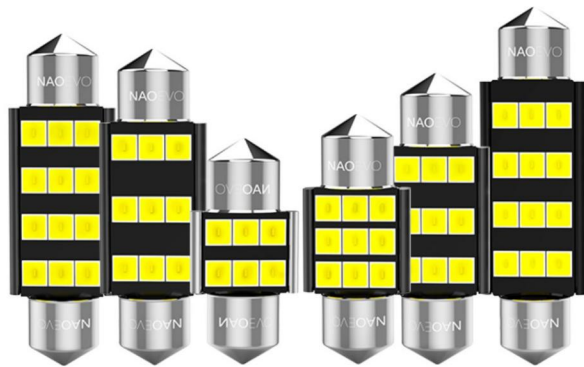

B9C5W

Specification

Power	28mm: 1.3W; 31mm: 1.7W; 36mm/39mm/41mm: 2.2W; 44mm: 3W		
Lumens	28mm: 250LM; 31mm: 300LM; 36mm/39mm/41mm: 350LM; 44mm: 450LM		
Color	6000K White	Model	C5W-3W