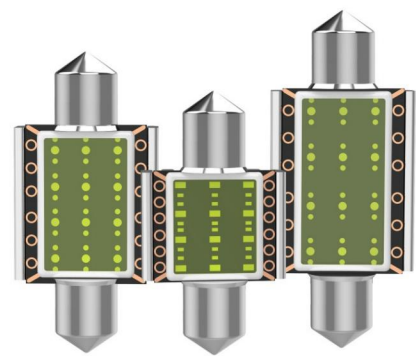

C5W-GY

Specification

Power	3W	LED Count	COB
Voltage	12V	Color	White
Model	31mm/39mm/41mm