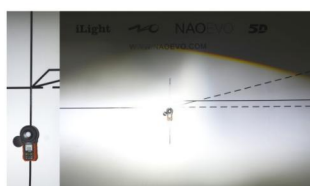

HIGH BEAM PROJECTOR/3800LUX