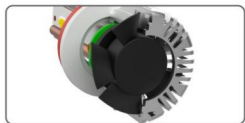

8500RPM Fan
Durable quality with high
-speed silent dual ball fan