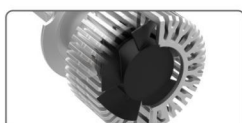

8500RPM Fan
Durable quality with high-speed silent hydraulic fan