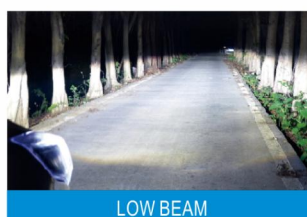

LOW BEAM PROJECTOR/3200LUX

HIGH BEAM PROJECTOR/3500LUX

LOW BEAM

HIGH BEAM

**NG**  
**180W**

**Feature**

**Eagle Inspiration**  
Inspired by soaring eagle  
Exclusive aesthetics look

**Large Size Chip**  
6 pcs big size higher  
illumination 60\*75mil chip